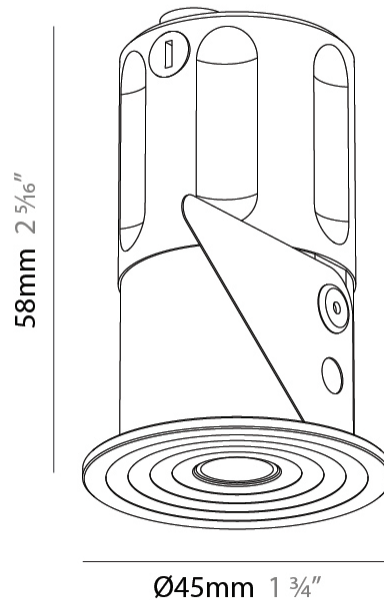

GENERAL

Series: Studio Collection
Subseries: Studio Collection 1
Partner: Prolicht
Division: Architectural
Installation: Recessed
Product Type: Downlight
Mounting Location: Ceiling
Light Distribution: Direct

PHYSICAL

Aperture Sizes - Downlights: 1"
Shape: Round
Diameter (mm): 35
Diameter (in): 1 3/8
Height (mm): 76
Height (in): 3
Ceiling Thickness (mm): 1 - 30
Ceiling Thickness (in): 1/16 - 1 3/16
Min. Recessing Depth (mm): 70
Min. Recessing Depth (in): 2 3/4
Weight (kg): 0.057
Fixture Finish: [ALU / PBR](#)
Fixture Material: Extruded Aluminum
Cut-out Measurements: 32mm/1 1/4" Diameter

ELECTRICAL

Lamp Type: LED (Zhaga Standard)
Input Wattage (W): 6
Total Output Wattage (W): 5.4
Dimming: Tri-Mode (Non-Dimming and Phase Dimming (120Vac only) and 0-10V Dimming)
Driver Included: No
Driver Location: Remote
Driver Type: Constant Current - Universal
Driver Class: Class 2
Input Voltage (V): 120 - 277
Constant Current (MA): 350

LED

Color Temperature (*K): [2700 / 3000 / 3500 / 4000](#)
Max. Delivered Lumen (lm): 242 / 256 / 270 / 277
Nominal Lumen (lm): 382 / 405 / 427 / 438
CRI: >90 CRI
Lamp Life (hrs): 50000

OPTICAL

Beam Angle: [34 / 52](#)

RATINGS AND CERTIFICATIONS

Certified By: CSA Certified to UL and CSA Standards
IP rating: IP40